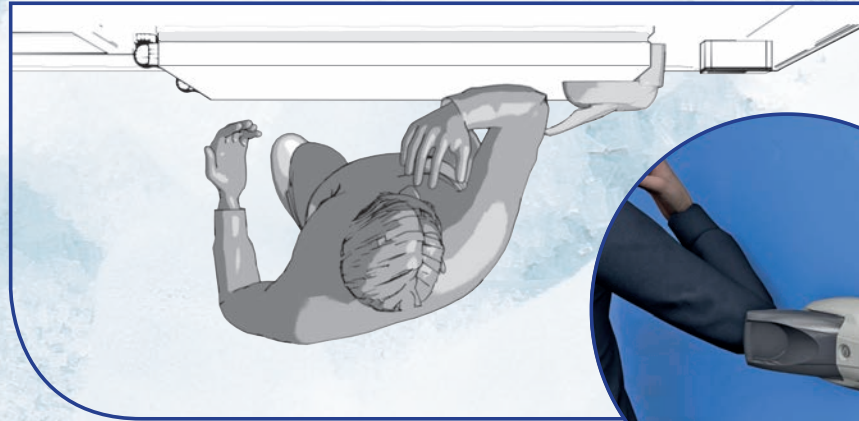

FEATURES:

Hands free solution, this fastener is openable with the elbow

Made of: composite.
Mechanism: standard version: zinc-passivated steel
HP version: stainless steel

- Invisible and tamperproof screws
- Interchangeable for left or right hand doors
- Soft and quiet operation

Option: internal antipanic release 2114 HP

Ref.	527 / 527 HP	528 / 528 HP
Poids / Weight	1052 g	1169 g
Nombre de vis de pose Number of screws	9	9
Diamètre des vis Dim. of screws	6 mm	6 mm

Edition du 14/12/2020

527.527HP - 528.528HP

FERMETURE MANOEUVRABLE AVEC LE COUDE HANDS FREE SOLUTION, OPENABLE WITH THE ELBOW

MÉTHODE N°1 - METHOD Nr 1

MÉTHODE N°2 - METHOD Nr 2

MÉTHODE N°3 - METHOD Nr 3

Permet l'ouverture de la porte sans poser les marchandises au sol
Allows the door to be opened while keeping the hands loaded