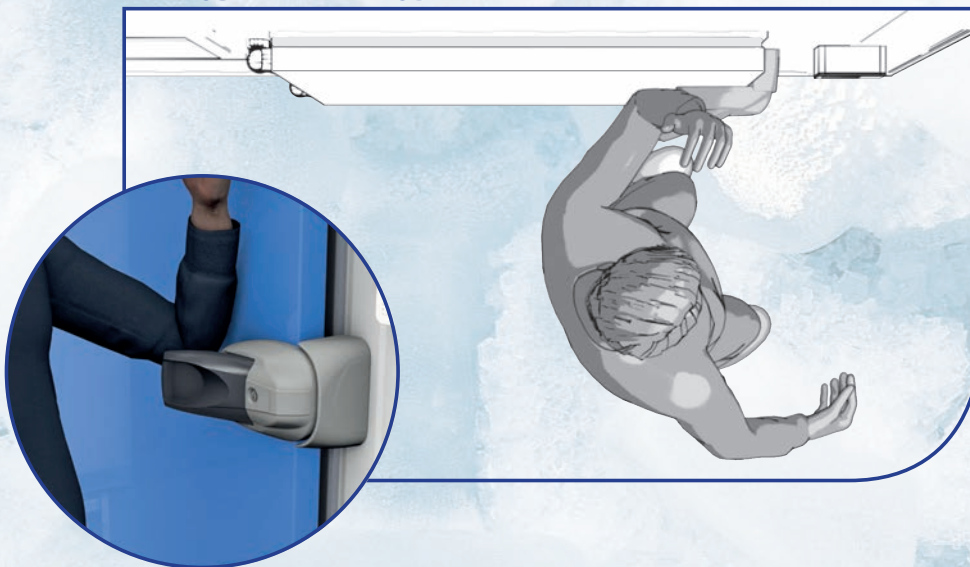

FEATURES:

Hands free solution, this fastener is openable with the elbow

Made of: composite.
Mechanism: standard version: zinc-passivated steel
HP version: stainless steel

- Invisible and tamperproof screws
- Interchangeable for left or right hand doors
- Soft and quiet operation

527.527HP - 528.528HP

FERMETURE MANOEUVRABLE AVEC LE COUDE HANDS FREE SOLUTION, OPENABLE WITH THE ELBOW

MÉTHODE N°1 - METHOD Nr 1

MÉTHODE N°2 - METHOD Nr 2

MÉTHODE N°3 - METHOD Nr 3

Permet l'ouverture de la porte sans poser les marchandises au sol
Allows the door to be opened while keeping the hands loaded